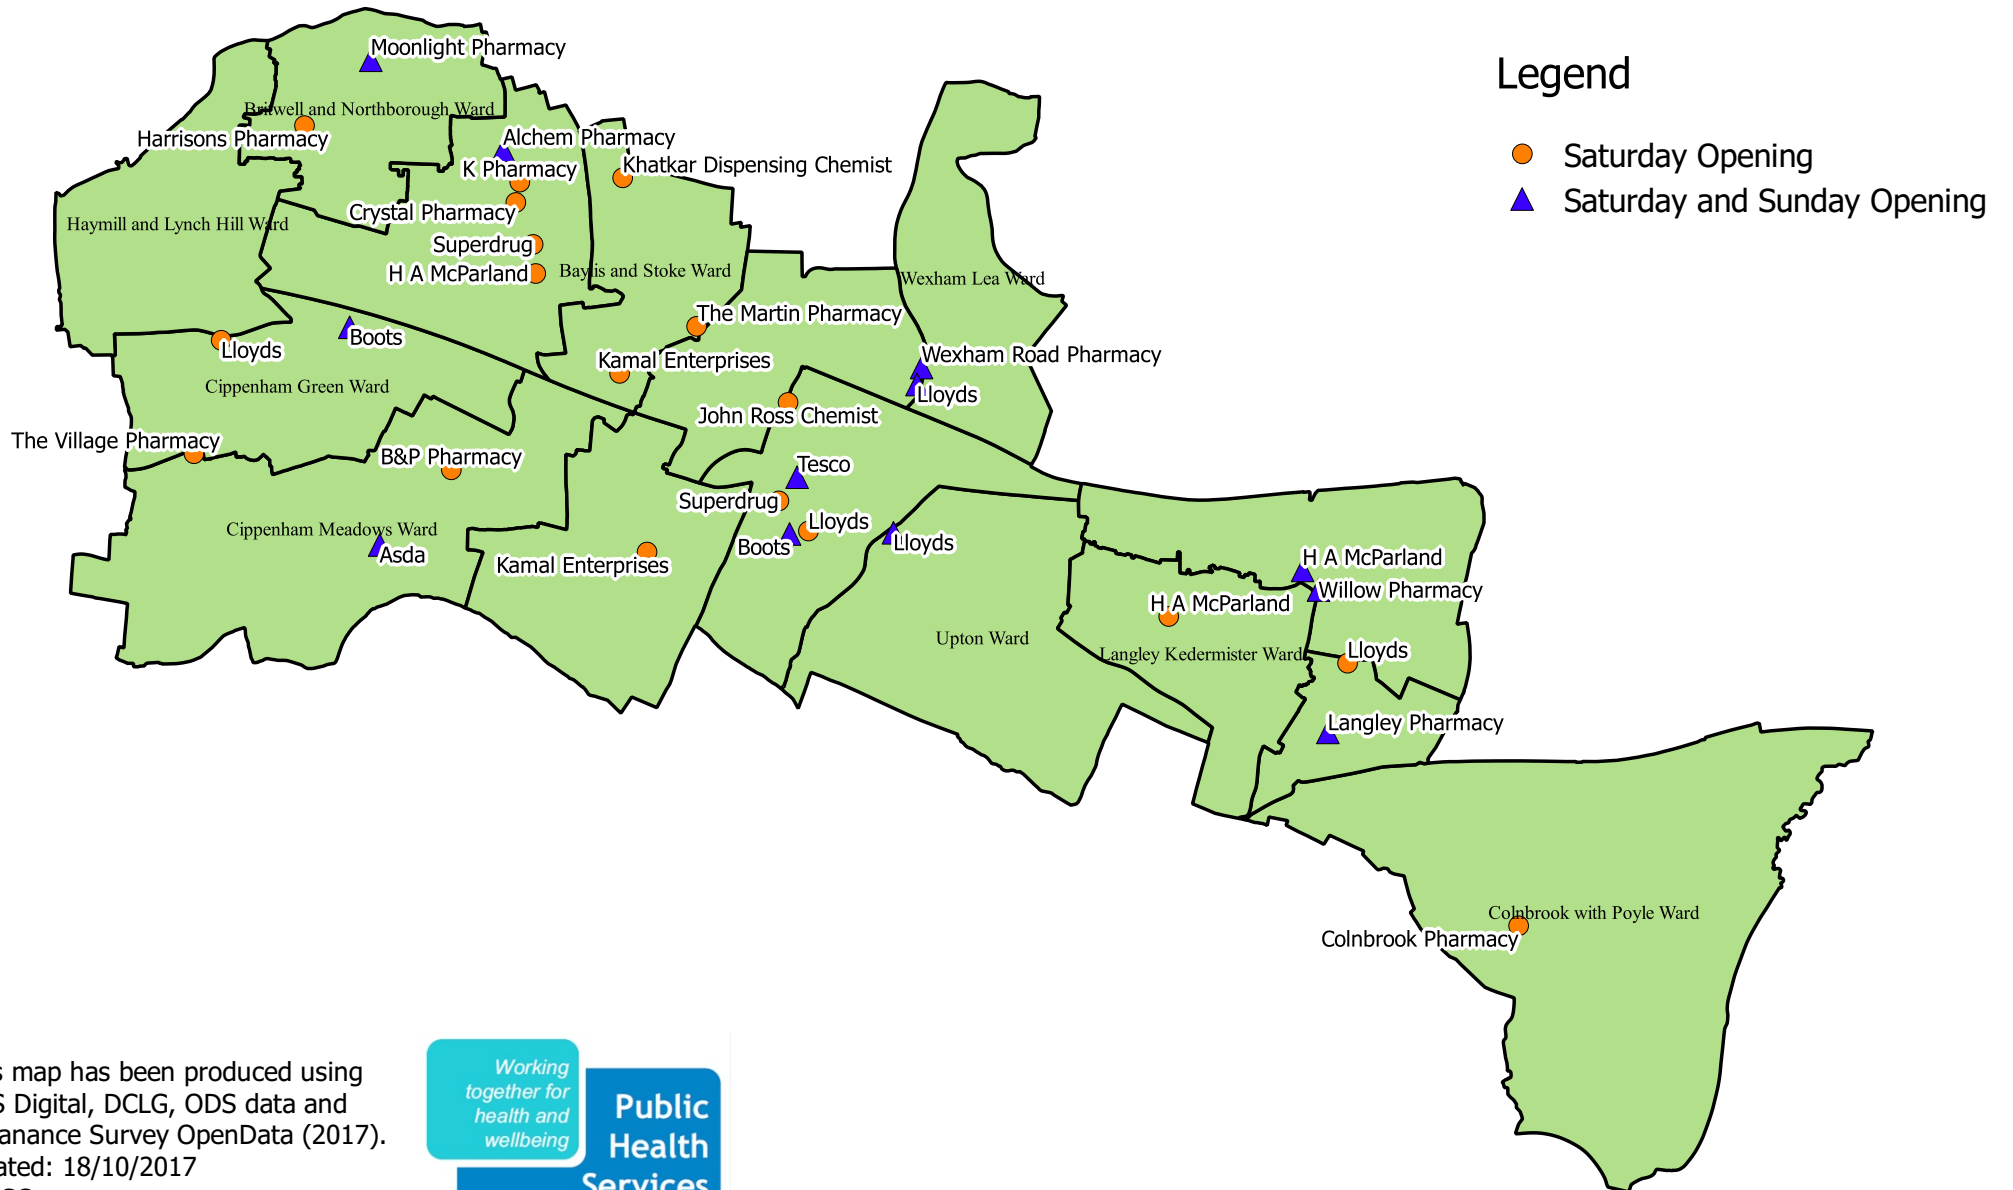

Map 4: Slough Pharmacies and weekend opening - (Oct 2017)

This map has been produced using NHS Digital, DCLG, ODS data and Ordnance Survey OpenData (2017).
 Created: 18/10/2017
 By: SC